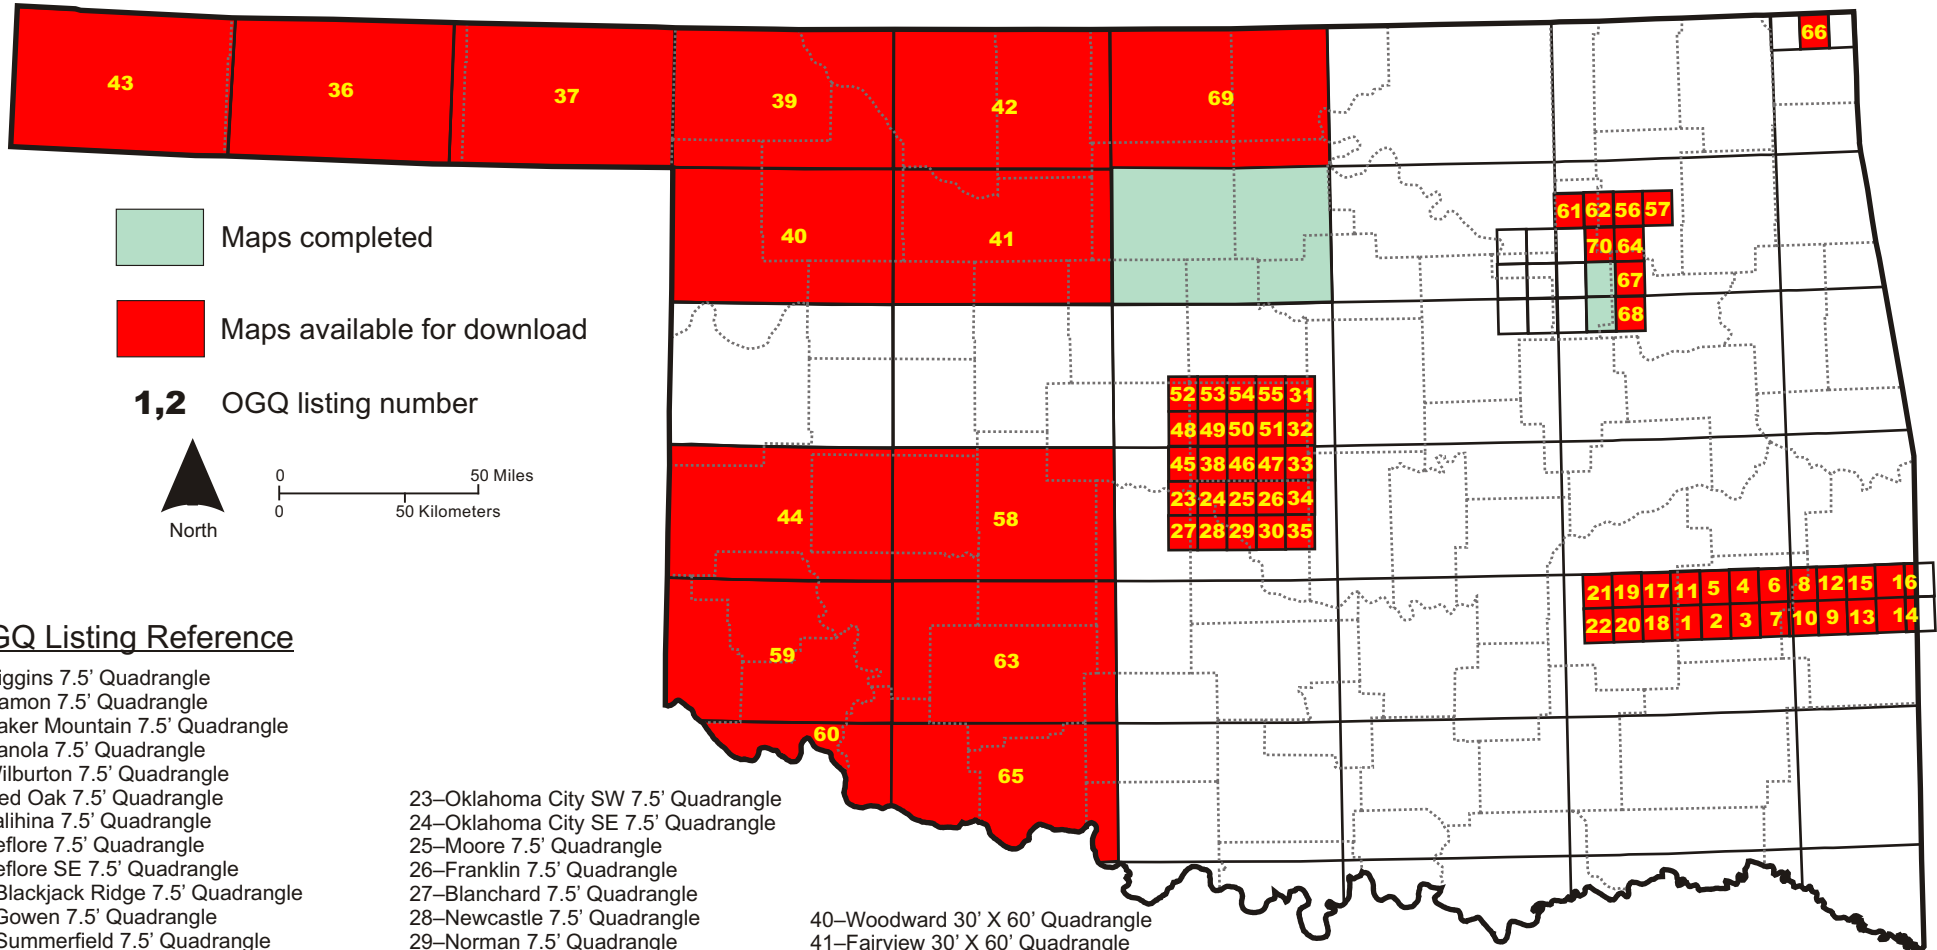

Index Map of Oklahoma Geologic Quadrangle (OGQ) Maps

OGQ Listing Reference

- 1–Higgins 7.5' Quadrangle
- 2–Damon 7.5' Quadrangle
- 3–Baker Mountain 7.5' Quadrangle
- 4–Panola 7.5' Quadrangle
- 5–Wilburton 7.5' Quadrangle
- 6–Red Oak 7.5' Quadrangle
- 7–Talihina 7.5' Quadrangle
- 8–Leflore 7.5' Quadrangle
- 9–Leflore SE 7.5' Quadrangle
- 10–Blackjack Ridge 7.5' Quadrangle
- 11–Gowen 7.5' Quadrangle
- 12–Summerfield 7.5' Quadrangle
- 13–Hodgen 7.5' Quadrangle
- 14–Hontubby and Loving 7.5' Quadrangle
- 15–Wister 7.5' Quadrangle
- 16–Heavener and Bates 7.5' Quadrangle
- 17–Adamson 7.5' Quadrangle
- 18–Hartshorne 7.5' Quadrangle
- 19–Krebs 7.5' Quadrangle
- 20–Hartshorne SW 7.5' Quadrangle
- 21–McAlester 7.5' Quadrangle
- 22–Savanna 7.5' Quadrangle

- 23–Oklahoma City SW 7.5' Quadrangle
- 24–Oklahoma City SE 7.5' Quadrangle
- 25–Moore 7.5' Quadrangle
- 26–Franklin 7.5' Quadrangle
- 27–Blanchard 7.5' Quadrangle
- 28–Newcastle 7.5' Quadrangle
- 29–Norman 7.5' Quadrangle
- 30–Denver 7.5' Quadrangle
- 31–Luther 7.5' Quadrangle
- 32–Horseshoe Lake 7.5' Quadrangle
- 33–Harrah 7.5' Quadrangle
- 34–Stella 7.5' Quadrangle
- 35–Little Axe 7.5' Quadrangle
- 36–Guymon 30' X 60' Quadrangle
- 37–Beaver 30' X 60' Quadrangle
- 38–Oklahoma City 7.5' Quadrangle
- 39–Buffalo 30' X 60' Quadrangle

- 40–Woodward 30' X 60' Quadrangle
- 41–Fairview 30' X 60' Quadrangle
- 42–Alva 30' X 60' Quadrangle
- 43–Boise City 30' X 60' Quadrangle
- 44–Elk City 30' X 60' Quadrangle
- 45–Mustang 7.5' Quadrangle
- 46–Midwest City 7.5' Quadrangle
- 47–Choctaw 7.5' Quadrangle
- 48–Bethany 7.5' Quadrangle
- 49–Britton 7.5' Quadrangle
- 50–Spencer 7.5' Quadrangle
- 51–Jones 7.5' Quadrangle

- 62–Collinsville 7.5' Quadrangle
- 63–Lawton 30' X 60' Quadrangle
- 64–Catoosa 7.5' Quadrangle
- 65–Burkburnett 30' X 60' Quadrangle
- 66–Picher 7.5' Quadrangle
- 67–Oneta 7.5' Quadrangle
- 68–Coweta 7.5' Quadrangle
- 69–Ponca City 30' X 60' Quadrangle
- 70–Mingo 7.5' Quadrangle